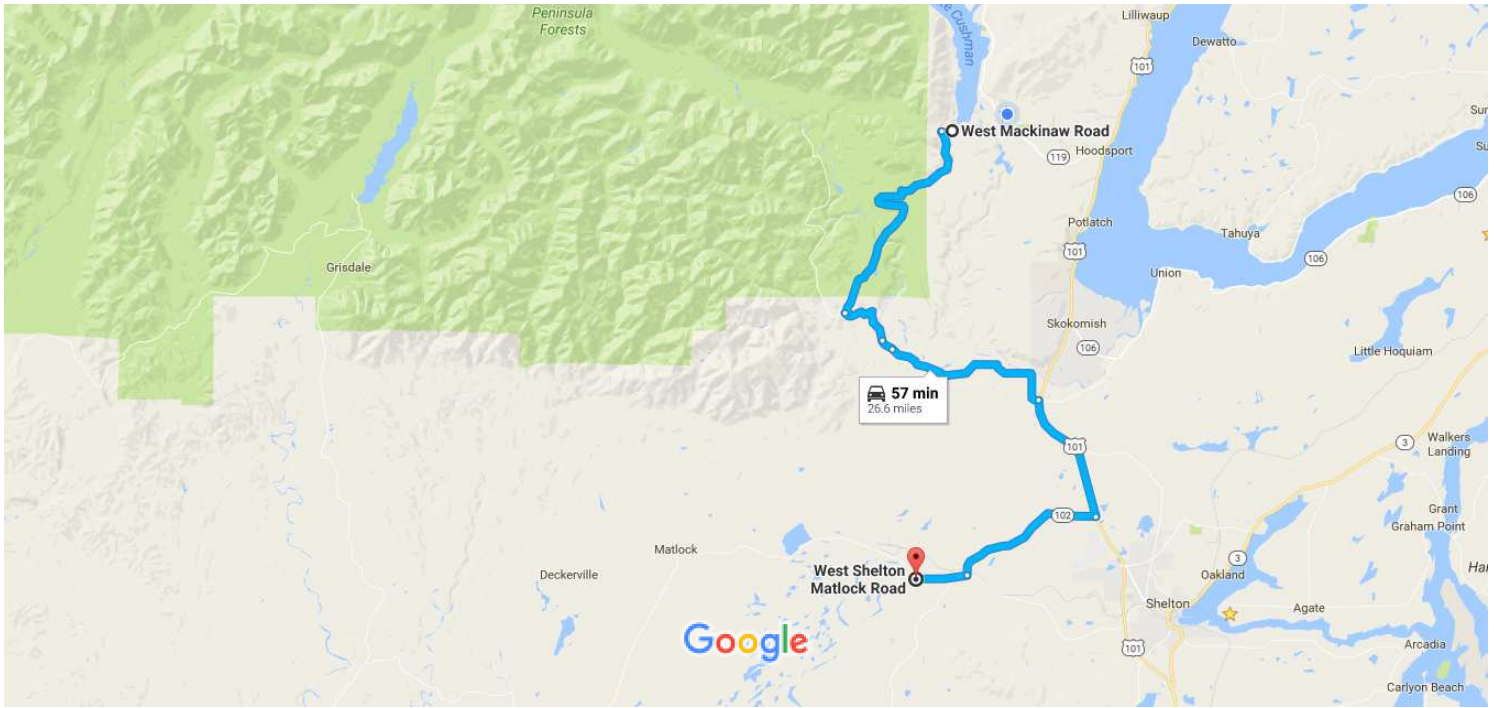

# W Mackinaw Rd, Hoodspport, WA 98548 to West Shelton Matlock Road

Drive 26.6 miles, 57 min

Map data ©2016 Google 2 mi

## West Mackinaw Road

Hoodspport, WA 98548

### Follow NF-2340 to NF-23

- 29 min (8.6 mi)
1. Head south on W Mackinaw Rd toward NF-2355  
0.3 mi
  2. Sharp left onto National Forest/NF-2340  
[Continue to follow NF-2340](#)  
8.2 mi

### Take W Skokomish Valley Rd, US-101 S and W Dayton Airport Rd to W Shelton Matlock Rd

- 28 min (18.0 mi)
3. Turn left onto NF-23  
1.9 mi
  4. Continue onto Govey Rd  
0.4 mi
  5. Merge onto W Skokomish Valley Rd  
5.6 mi
  6. Turn right onto US-101 S  
4.0 mi
  7. Turn right onto WA-102 W/W Dayton Airport Rd  
[Continue to follow W Dayton Airport Rd](#)  
4.6 mi
  8. Turn right onto W Shelton Matlock Rd  
1.5 mi